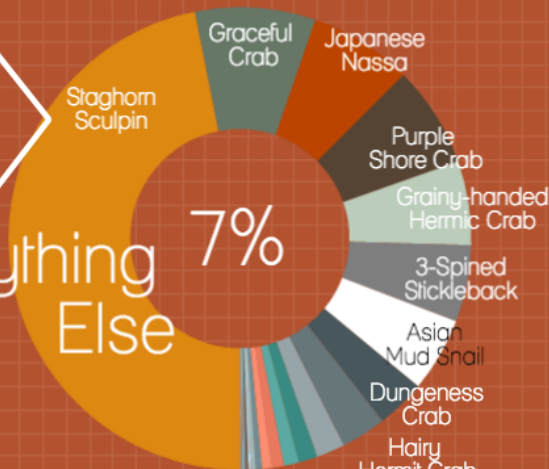

18,882

44,216

1

Surveys

Collection hours

Critters observed

Green crab detected

Molt Hunts

47

13,150

0

First detection in inland WA made by volunteers at Westcott Bay!

What was found in traps?

Hairy Shore Crab
93%

5.5 males trapped for each female

Everything Else
7%

Rare critters (<100)

- Prickly Sculpin
- Shiner Perch
- Bubble Shell
- Wrinkled Dove Snail
- Red Rock Crab
- Western Lean Nassa
- Eel-like Fishes
- Brokenback Shrimp
- Spider Crabs
- Tidepool Sculpin
- Helmet Crab
- Bay Pipefish
- European Green Crab
- Plainfin Midshipman
- Black Clawed Crab